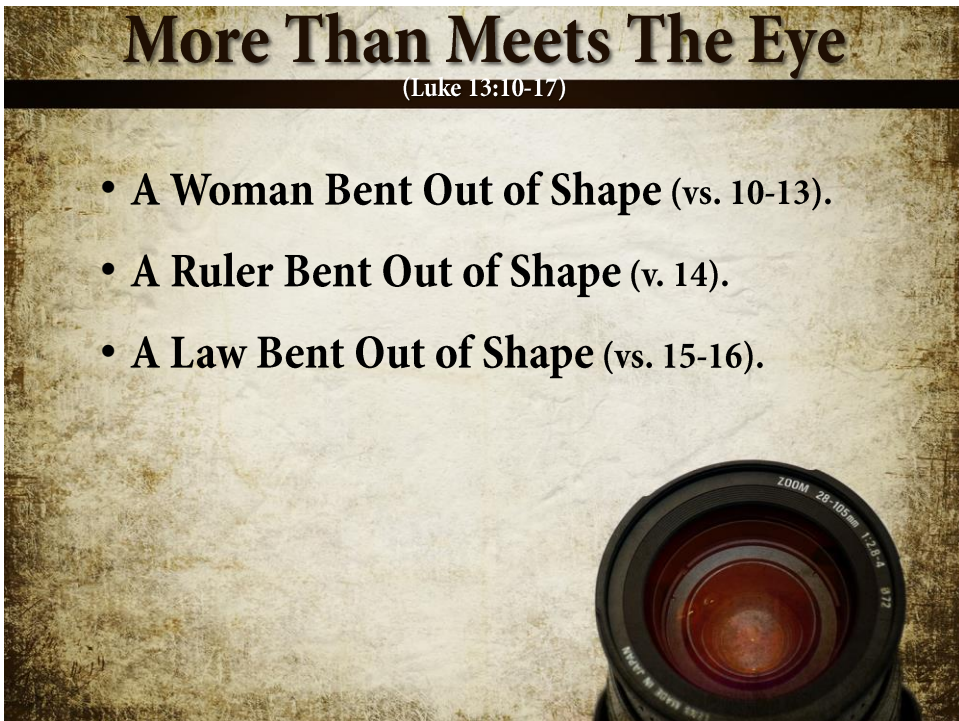

More Than Meets the Eye

(Luke 13:10-17)

More Than Meets The Eye

(Luke 13:10-17)

- A Woman Bent Out of Shape (vs. 10-13).
- A Ruler Bent Out of Shape (v. 14).
- A Law Bent Out of Shape (vs. 15-16).

More Than Meets The Eye